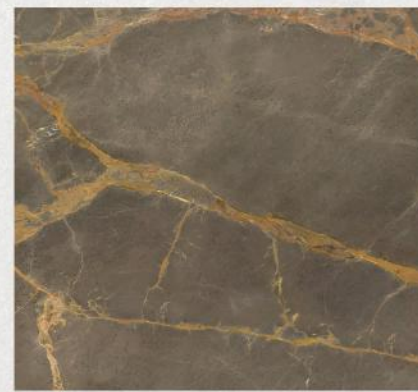

Anti Slip

Rectified

| Cliffstone Dark Nescafe

Porcelain

Different Color

Anti Slip

Rectified

| Cliffstone Light Nescafe