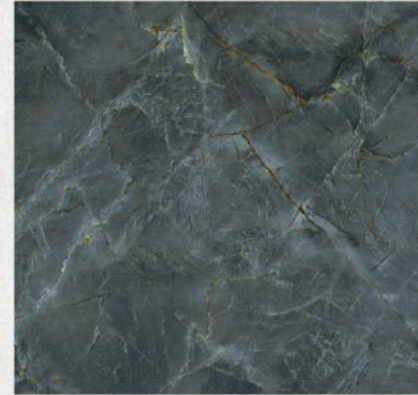

Different Color

Anti Slip

Rectified

Porcelain

Different Color

Anti Slip

Rectified

| Stanley Dark Smoky