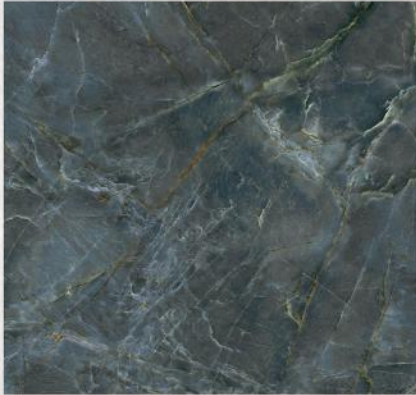

Different Color

Anti Slip

Rectified

Porcelain

Different Color

Anti Slip

Rectified

| Stanley Dark Smoky